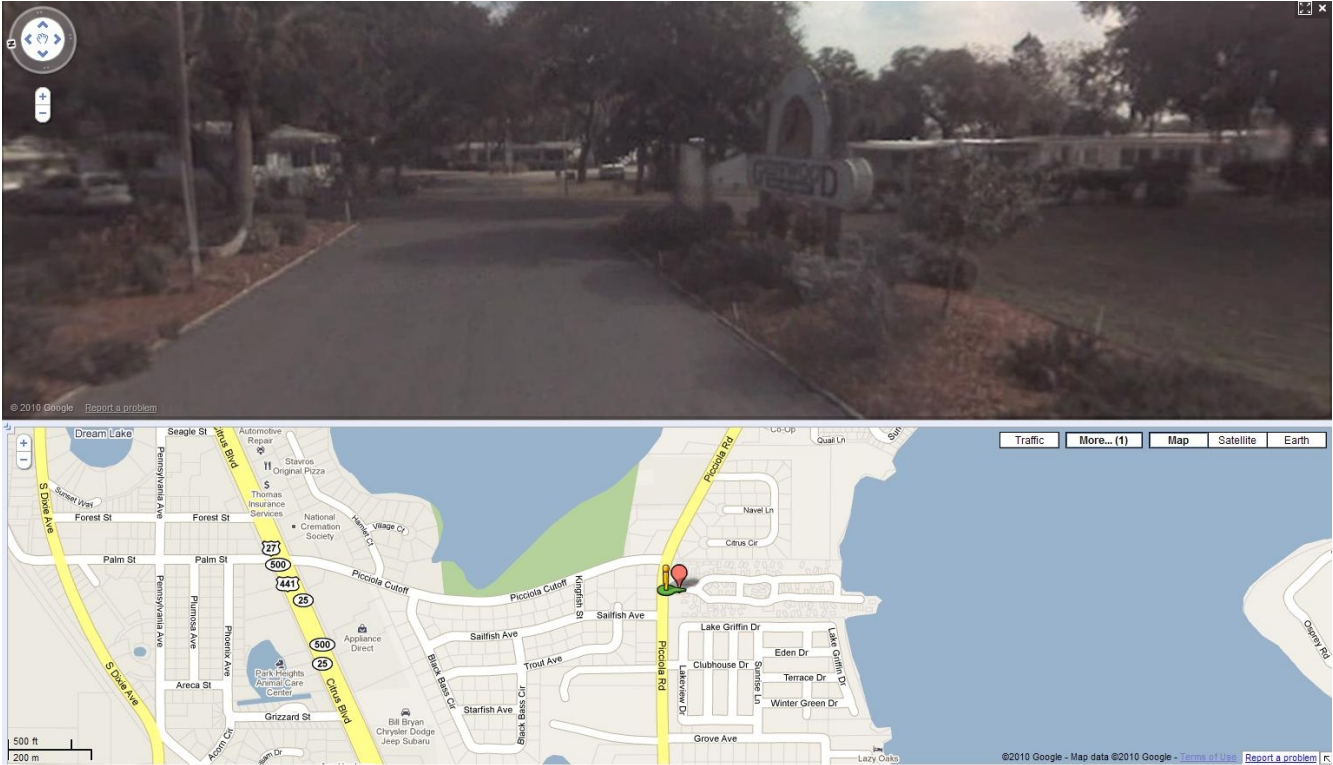

Griffwood Mobile Home Park

Griffwood Co-op Inc.
3896 Picciola Rd.
Fruitland Park, FL 34731
352-787-3700

Griffwood Mobile Home Park is a beautifully treed community located in Central Florida on Lake Griffin in Fruitland Park.

We are close to:

- Disney World
- Universal Studios
- Sea World
- Silver Springs
- Busch Gardens
- Cypress Gardens
- Central Florida Attractions
- Easy drive to the Gulf Coast or Atlantic beaches.
- State of the art Hospitals and Medical Facilities.